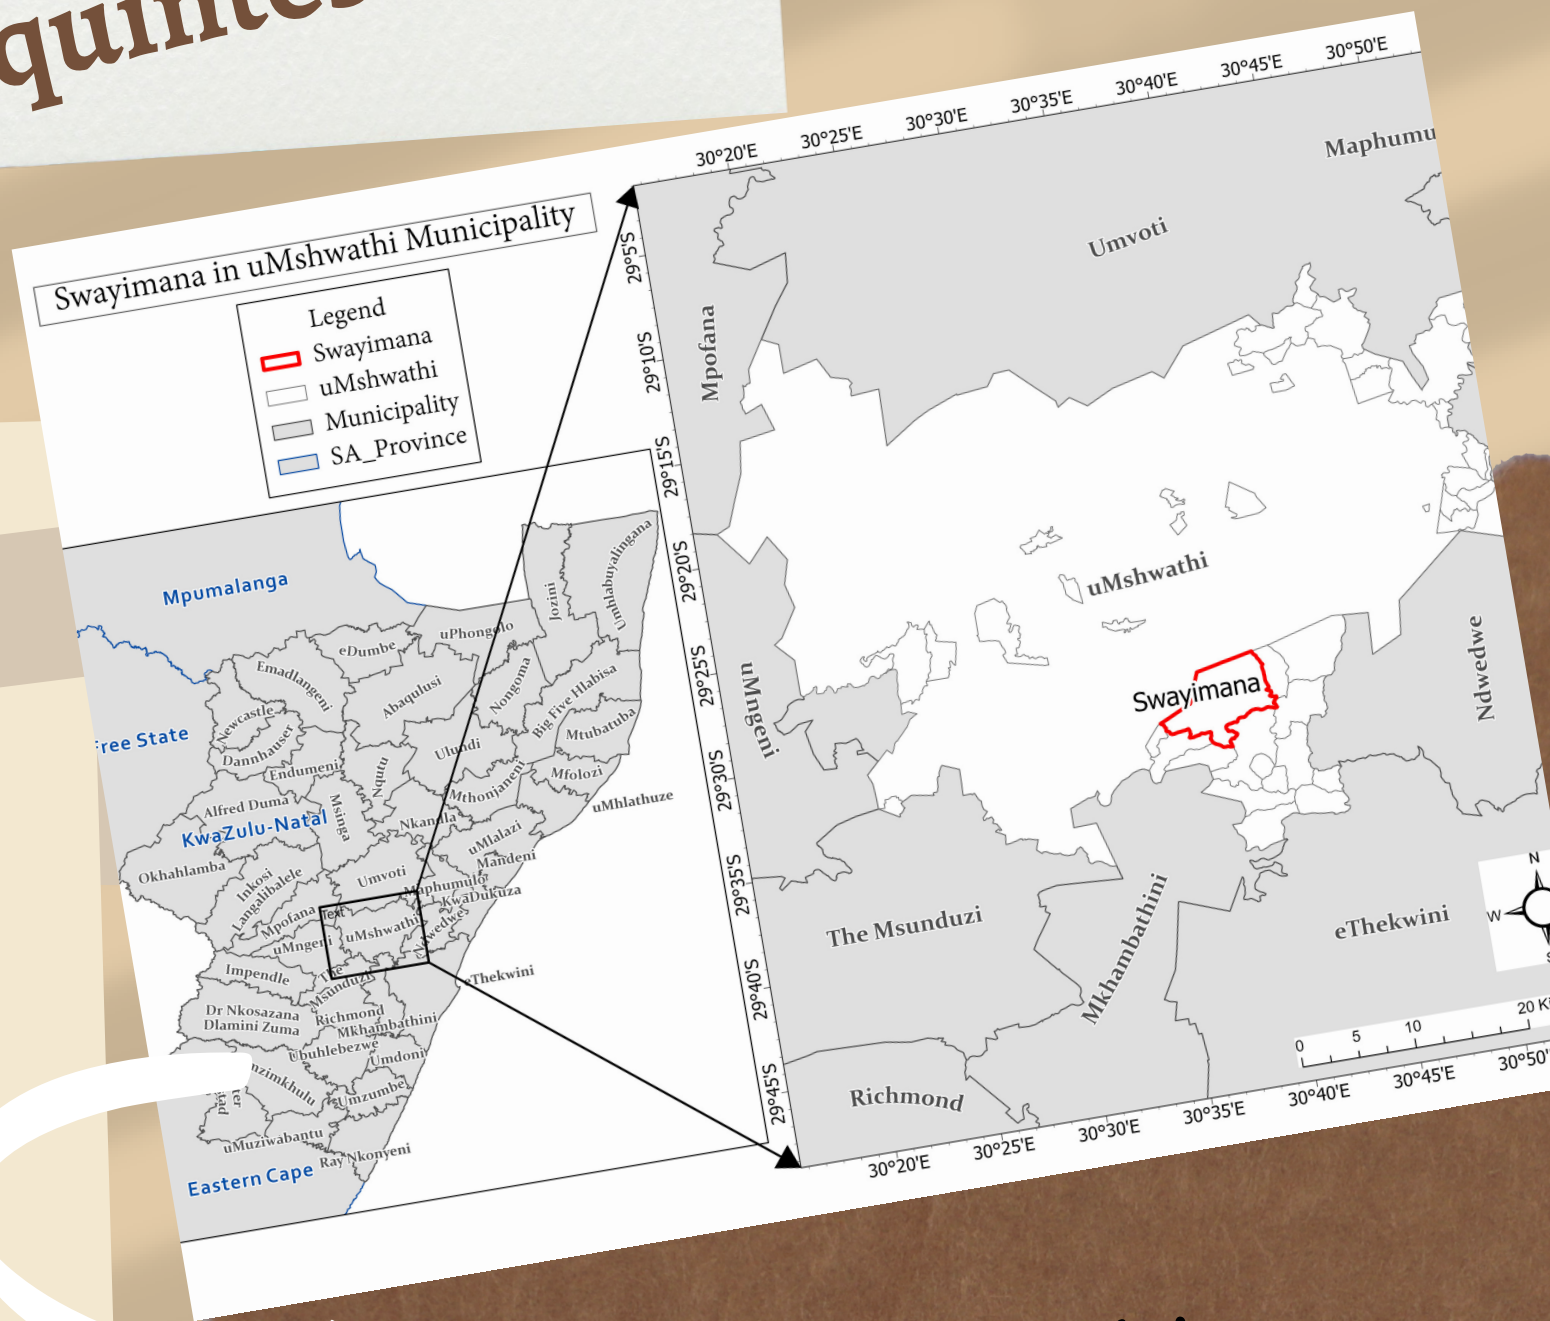

Fun Fact!

My quintessence?

About me

I am an aspiring spatial scientist. Currently enrolled for Masters Degree in Geography with the University of Western Cape. Before then I obtained a Honours degree in Geography from University of the Free State. Born and bred in the misty mountains of Qwaqwa in the Free State.

The goal is to look back and say ‘I did all i could with the little that i had, anything else was beyond me’.

05/2022

My work!

In short, my work is to express answers to your problems in terms of location!

My current project, located in the above map, focuses on the use of drones on spatial quantification of maize water stress in smallholder farmers using drone captured data and machine learning algorithms. Ultimately, the results will reveal the potential and contribution of drone acquired data to estimate maize crop water stress at a field scale.